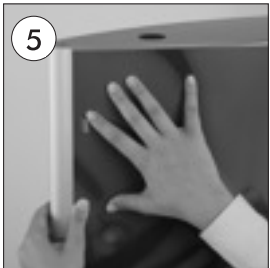

# MONO TOTEM

• Fix by screwing bottom and then top plates to side column on both sides.

• Place opaque sheets into channels on side columns.

• Position anti-reflex cover on poster. Insert both poster and cover in the channels together.