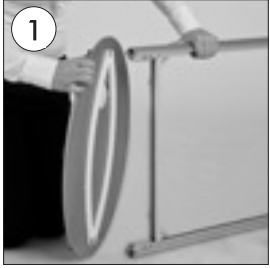

# MONO TOTEM

• Fix by screwing bottom and then top plates to side column on both sides.

• Place opaque sheets into channels on side columns.

• Position anti-reflex cover on poster. Insert both poster and cover in the channels together.