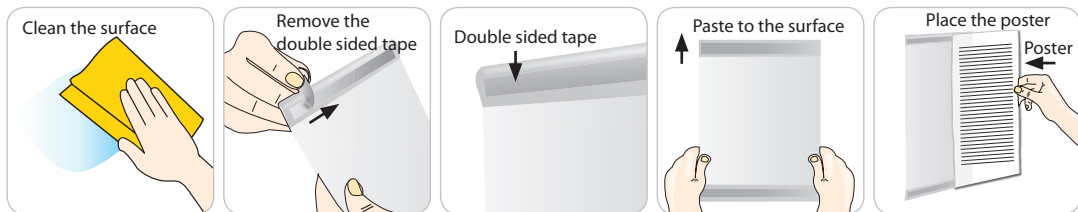

**Pet Pocket , no tools required, mount in less than a minute!**

PET POCKET C TYPE : Clear					WEIGHT	PACKING SIZE
ARTICLE	POSTER	DESCRIPTION	W	H	WITH PACKING	*W X H X D
UPCC1D0081	8.5" X 11"	8.5" X 11" Portrait	8.5"	11.14"	2.425 lbs	10.04" X 12.99" X 3.35" (25 pcs)
UPCC1Y0081	8.5" X 11"	8.5" X 11" Landscape	11"	8.62"	2.425 lbs	10.04" X 12.99" X 3.35" (25 pcs)
UPCC1D0057	5" X 7"	5" X 7" Portrait	5"	7.13"	1.984 lbs	6.50" X 9.06" X 3.35" (50 pcs)
UPCC1Y0057	5" X 7"	5" X 7" Landscape	7"	5.12"	1.984 lbs	6.50" X 9.06" X 3.35" (50 pcs)

PET POCKET D TYPE : Clear					WEIGHT	PACKING SIZE
ARTICLE	POSTER	DESCRIPTION	W	H	WITH PACKING	*W X H X D
UPCD1D0081	8.5" X 11"	8.5" X 11" Portrait	8.5"	11.14"	4.629 lbs	10.04" X 12.99" X 3.35" (25 pcs)
UPCD1Y0081	8.5" X 11"	8.5" X 11" Landscape	11"	8.62"	4.629 lbs	10.04" X 12.99" X 3.35" (25 pcs)
UPCD1D0057	5" X 7"	5" X 7" Portrait	5"	7.13"	3.747 lbs	6.50" X 9.06" X 3.35" (50 pcs)
UPCD1Y0057	5" X 7"	5" X 7" Landscape	7"	5.12"	3.747 lbs	6.50" X 9.06" X 3.35" (50 pcs)