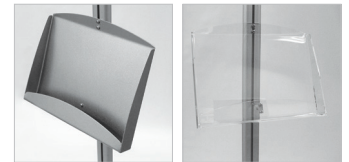

Adjustable Sign Holder

See movie at our website www.mtdisplays.com.tr

The adjustable single-faced and double-faced menuboards are economic floor stands that can hold up to 3 frames both sided at once. They are easily adjustable to the eye level and suitable for various poster sizes in portrait or landscape options. The decorative base provides an elegant look. The items presented in the sizes 8.5" X 11" and 11"x17" are suitable for portrait & landscape positions. 8.5" X 11" P/L Adjustable menuboard, round corners, max. height 1300mm. 11"x17" P/L Adjustable menuboard, round corners, max. height 59.06".

Sign Holders are packed unassembled with an easy-to-understand instruction sheet & fixing elements.

Supplied with stable heavy base, offers various options.

Some possible variations

UFSL002100

UFSL003100

UFSL002200

*W:Width H:Height D:Depth

Flexible Sign Holders

See movie at our website www.mtdisplays.com.tr

Genuine design, one product, multifunctional. With our newly designed product, we would like to bring a new dimension of performance in menuboard. The Flexible Sign Holder fulfills multiple functions thanks to its adjustable height and paper position applications through various standing angles on the back. The height of the unit, the landscape/portrait positioning and the eye catching view angle are all flexible. The product is protected worldwide by all required patent and design applications. It has already been certified in DE (Germany), FR (France), US (United States of America), JP (Japan) and OHIM (European union) papers. The worldwide patent is pending.