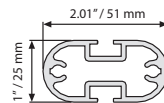

Adjustable Sign Holder

See movie at our website www.mtdisplays.com.tr

The adjustable single-faced and double-faced menuboards are economic floor stands that can hold up to 3 frames both sided at once. They are easily adjustable to the eye level and suitable for various poster sizes in portrait or landscape options. The decorative base provides an elegant look. The items presented in the sizes 8.5" X 11" and 11"x17" are suitable for portrait & landscape positions. 8.5" X 11" P/L Adjustable menuboard, round corners, max. height 1300mm. 11"x17" P/L Adjustable menuboard, round corners, max. height 59.06".

UFSL003200

UFSL003300

SHELF			WEIGHT	PACKING SIZE
ARTICLE	CAPACITY	DESCRIPTION	WITH PACKING	*W X H X D
UFSL002100	2 X (5.5" X 8.5")	Steel shelf	3.273 lbs	13.39" X 11.42" X 2.48"
UFSL003100	2 X (5.5" X 8.5")	Acrylic shelf	1.962 lbs	13.39" X 11.42" X 2.48"
UFSL002200	1 X (8.5" X 11")	Steel shelf	2.568 lbs	9.84" X 14.57" X 2.48"
UFSL003200	1 X (8.5" X 11")	Acrylic shelf	1.785 lbs	9.84" X 14.57" X 2.48"
UFSL003300	1 X (8.5" X 11")	Acrylic shelf	1.344 lbs	9.45" X 10.63" X 2.17"

MATERIAL : Silver anodised aluminium					WEIGHT	PACKING SIZE
MITRED ARTICLE	ROUND ARTICLE	EXTERNAL (x-y)	POSTER	COPY	WITH PACKING	*W X H X D
UDMB100581	UDMB100081	9.68" X 12.18"	8.5" X 11"	7.79" X 10.29"	9.369 lbs	12.80" X 51.18" X 1.77"
UDMB100517	UDMB100017	12.18" X 18.18"	11" X 17"	10.29" X 16.29"	14.330 lbs	12.80" X 58.66" X 1.77"