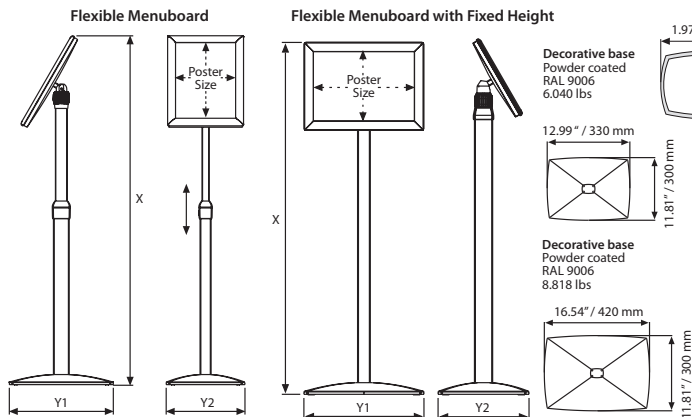

*W:Width H:Height D:Depth

Flexible Sign Holders

See movie at our website www.mtdisplays.com.tr

Genuine design, one product, multifunctional. With our newly designed product, we would like to bring a new dimension of performance in menuboard. The Flexible Sign Holder fulfills multiple functions thanks to its adjustable height and paper position applications through various standing angles on the back. The height of the unit, the landscape/portrait positioning and the eye catching view angle are all flexible. The product is protected worldwide by all required patent and design applications. It has already been certified in DE (Germany), FR (France), US (United States of America), JP (Japan) and OHIM (European union) papers. The worldwide patent is pending.

MATERIAL : Silver anodised aluminium						WEIGHT	PACKING SIZE
ARTICLE	Y1	Y2	POSTER	DESCRIPTION	WITH PACKING	*W X H X D	
UDMB700581	12.99"	9.84"	8.5" X 11"	Landscape	11.166 lbs	11.22" X 40.55" X 4.02"	
	12.99"	9.84"	8.5" X 11"	Portrait	11.166 lbs	11.22" X 40.55" X 4.02"	
UDMB700517	16.54"	11.81"	11" X 17"	Landscape	14.870 lbs	14.37" X 43.70" X 4.02"	
	16.54"	11.81"	11" X 17"	Portrait	14.870 lbs	14.37" X 43.70" X 4.02"	
UDMB700518	16.54"	11.81"	18" X 22"	Landscape	17.196 lbs	20.67" X 52.36" X 4.06"	
	16.54"	11.81"	18" X 22"	Portrait	17.196 lbs	20.67" X 52.36" X 4.06"	

MATERIAL : Silver anodised aluminium						WEIGHT	PACKING SIZE	
ARTICLE	X max.	X min.	Y1	Y2	POSTER	DESCRIPTION	WITH PACKING	*W X H X D
UDMB600581	47.44"	34.06"	12.99"	9.84"	8.5" X 11"	Landscape	10.141 lbs	11.22" X 40.55" X 4.02"
	49.21"	35.83"	12.99"	9.84"		Portrait	10.141 lbs	11.22" X 40.55" X 4.02"
UDMB600517	49.61"	35.43"	16.54"	11.81"	11" X 17"	Landscape	13.889 lbs	14.37" X 43.70" X 4.02"
	51.97"	37.80"	16.54"	11.81"		Portrait	13.889 lbs	14.37" X 43.70" X 4.02"
UDMB600518	55.51"	34.25"	16.54"	11.81"	18" X 22"	Landscape	17.196 lbs	20.67" X 52.36" X 4.02"
			16.54"	11.81"		Portrait	17.196 lbs	20.67" X 52.36" X 4.02"