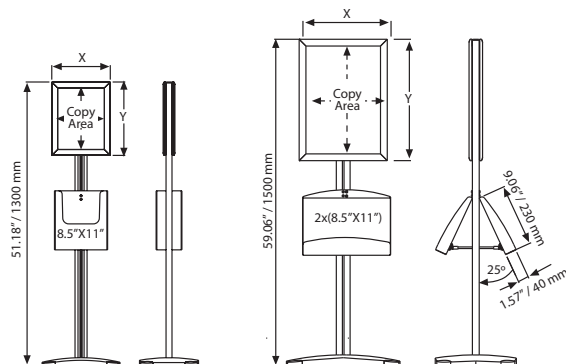

Adjustable Sign Holder

See movie at our website www.mtdisplays.com.tr

The adjustable single-faced and double-faced menuboards are economic floor stands that can hold up to 3 frames both sided at once. They are easily adjustable to the eye level and suitable for various poster sizes in portrait or landscape options. The decorative base provides an elegant look. The items presented in the sizes 8.5" X 11" and 11"x17" are suitable for portrait & landscape positions. 8.5" X 11" P/L Adjustable menuboard, round corners, max. height 1300mm. 11"x17" P/L Adjustable menuboard, round corners, max. height 59.06".

UFSL003200

UFSL003300

SHELF			WEIGHT	PACKING SIZE
ARTICLE	CAPACITY	DESCRIPTION	WITH PACKING	*W X H X D
UFSL002100	2 X (5.5" X 8.5")	Steel shelf	3.273 lbs	13.39" X 11.42" X 2.48"
UFSL003100	2 X (5.5" X 8.5")	Acrylic shelf	1.962 lbs	13.39" X 11.42" X 2.48"
UFSL002200	1 X (8.5" X 11")	Steel shelf	2.568 lbs	9.84" X 14.57" X 2.48"
UFSL003200	1 X (8.5" X 11")	Acrylic shelf	1.785 lbs	9.84" X 14.57" X 2.48"
UFSL003300	1 X (8.5" X 11")	Acrylic shelf	1.344 lbs	9.45" X 10.63" X 2.17"

MATERIAL : Silver anodised aluminium					WEIGHT	PACKING SIZE
MITRED ARTICLE	ROUND ARTICLE	EXTERNAL (x-y)	POSTER	COPY	WITH PACKING	*W X H X D
UDMB100581	UDMB100081	9.68" X 12.18"	8.5" X 11"	7.79" X 10.29"	9.369 lbs	12.80" X 51.18" X 1.77"
UDMB100517	UDMB100017	12.18" X 18.18"	11" X 17"	10.29" X 16.29"	14.330 lbs	12.80" X 58.66" X 1.77"