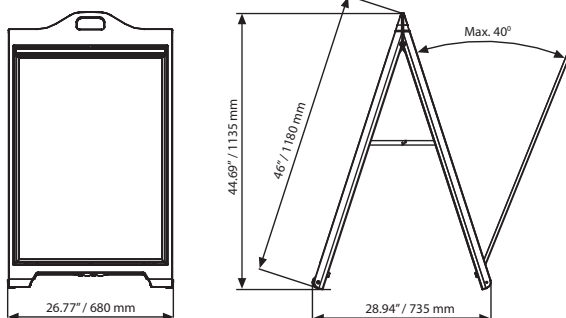

- Street SignPro Frame with lens has a frame with lens and without lens. This unique feature helps keeping the poster in place sturdily.
- Street SignPro Frame without lens allows using rigid graphic.
- Street SignPro Board is for laminating self adhesive sticker.

Single packed with an easy mounting instruction sheet.

No tool assembly.

Color options:

Street SignPro Poster without Lens - White

Street SignPro Board - Black

Street SignPro Poster with Lens - Black

Patent No: PCT/EP2017/052765

MATERIAL : PE					WEIGHT	PACKING SIZE
WHITE	BLACK	SIZE	COPY SIZE	DESCRIPTION	WITH PACKING	*W X H X D
UPSP110024	UPSP120024	24" X 36"	23.23" X 35.35"	Street SignPro Poster - with lens	37.037 lbs	27.95" X 47.24" X 4.33"
UPSP210024	UPSP220024	24" X 36"	23.23" X 35.35"	Street SignPro Poster - without lens	32.738 lbs	27.95" X 47.24" X 4.33"
UPSP310024	UPSP320024	24" X 36"	24" X 36"	Street SignPro Board	29.982 lbs	27.95" X 47.24" X 4.33"

* W:Width H: Height D: Depth