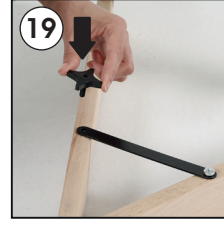

Installation Instructions

(1011809H000)

WOOD PORTABLE EASEL

- 2 x Portable Easel base 380 mm
- 2 x Portable Easel base 1550 mm
- 1 x Clover-head screws M6x20
- 2 x Mobile Peg
- 1 x Lock plate
- 1 x Bolt M6x12
- 4 x Nuts M6 10x14
- 4 x Puler Screw M6x60