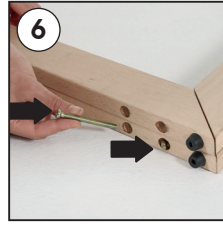

Installation Instructions

(1011809H000)

WOOD PORTABLE EASEL

- 2 x Portable Easel base 380 mm
- 2 x Portable Easel base 1550 mm
- 1 x Clover-head screws M6x20
- 2 x Mobile Peg
- 1 x Lock plate
- 1 x Bolt M6x12
- 4 x Nuts M6 10x14
- 4 x Puler Screw M6x60