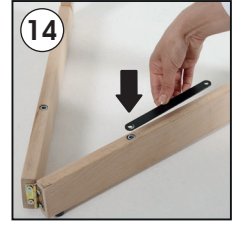

Installation Instructions

(1011809H000)

WOOD PORTABLE EASEL

- 2 x Portable Easel base 380 mm
- 2 x Portable Easel base 1550 mm
- 1 x Clover-head screws M6x20
- 2 x Mobile Peg
- 1 x Lock plate
- 1 x Bolt M6x12
- 4 x Nuts M6 10x14
- 4 x Puler Screw M6x60