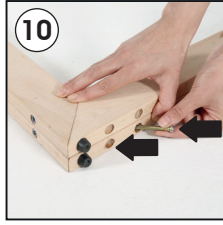

Installation Instructions

(1011809H000)

WOOD PORTABLE EASEL

- 2 x Portable Easel base 380 mm
- 2 x Portable Easel base 1550 mm
- 1 x Clover-head screws M6x20
- 2 x Mobile Peg
- 1 x Lock plate
- 1 x Bolt M6x12
- 4 x Nuts M6 10x14
- 4 x Puler Screw M6x60