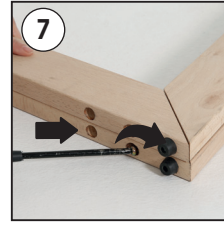

Installation Instructions

(1011809H000)

WOOD PORTABLE EASEL

- 2 x Portable Easel base 380 mm
- 2 x Portable Easel base 1550 mm
- 1 x Clover-head screws M6x20
- 2 x Mobile Peg
- 1 x Lock plate
- 1 x Bolt M6x12
- 4 x Nuts M6 10x14
- 4 x Puler Screw M6x60