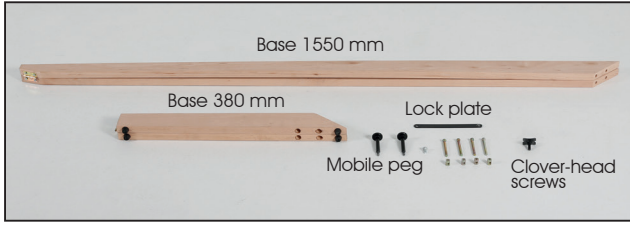

Installation Instructions

(1011809H000)

WOOD PORTABLE EASEL

- 2 x Portable Easel base 380 mm
- 2 x Portable Easel base 1550 mm
- 1 x Clover-head screws M6x20
- 2 x Mobile Peg
- 1 x Lock plate
- 1 x Bolt M6x12
- 4 x Nuts M6 10x14
- 4 x Puler Screw M6x60