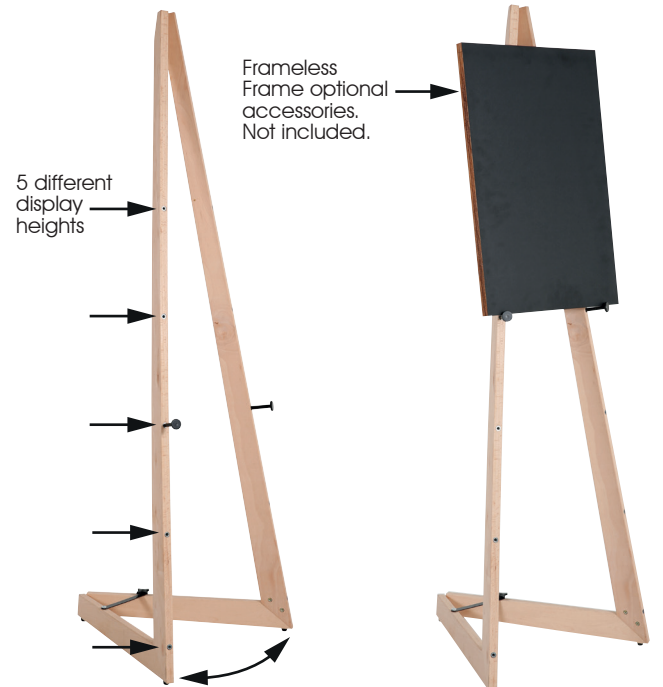

Installation Instructions

(1011809H000)

WOOD PORTABLE EASEL

- 2 x Portable Easel base 380 mm
- 2 x Portable Easel base 1550 mm
- 1 x Clover-head screws M6x20
- 2 x Mobile Peg
- 1 x Lock plate
- 1 x Bolt M6x12
- 4 x Nuts M6 10x14
- 4 x Puler Screw M6x60