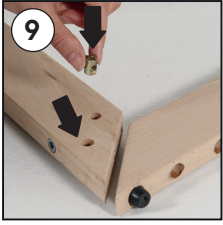

Installation Instructions

(1011809H000)

WOOD PORTABLE EASEL

- 2 x Portable Easel base 380 mm
- 2 x Portable Easel base 1550 mm
- 1 x Clover-head screws M6x20
- 2 x Mobile Peg
- 1 x Lock plate
- 1 x Bolt M6x12
- 4 x Nuts M6 10x14
- 4 x Puler Screw M6x60