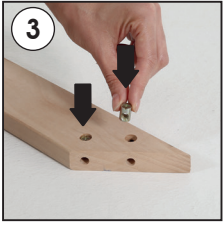

Installation Instructions

(1011809H000)

WOOD PORTABLE EASEL

- 2 x Portable Easel base 380 mm
- 2 x Portable Easel base 1550 mm
- 1 x Clover-head screws M6x20
- 2 x Mobile Peg
- 1 x Lock plate
- 1 x Bolt M6x12
- 4 x Nuts M6 10x14
- 4 x Puler Screw M6x60