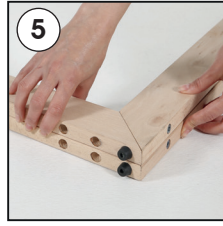

Installation Instructions

(1011809H000)

WOOD PORTABLE EASEL

- 2 x Portable Easel base 380 mm
- 2 x Portable Easel base 1550 mm
- 1 x Clover-head screws M6x20
- 2 x Mobile Peg
- 1 x Lock plate
- 1 x Bolt M6x12
- 4 x Nuts M6 10x14
- 4 x Puler Screw M6x60