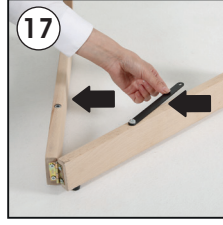

Installation Instructions

(1011809H000)

WOOD PORTABLE EASEL

- 2 x Portable Easel base 380 mm
- 2 x Portable Easel base 1550 mm
- 1 x Clover-head screws M6x20
- 2 x Mobile Peg
- 1 x Lock plate
- 1 x Bolt M6x12
- 4 x Nuts M6 10x14
- 4 x Puler Screw M6x60