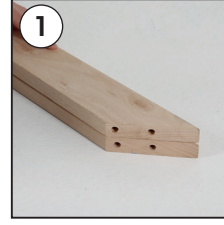

Installation Instructions

(1011809H000)

WOOD PORTABLE EASEL

- 2 x Portable Easel base 380 mm
- 2 x Portable Easel base 1550 mm
- 1 x Clover-head screws M6x20
- 2 x Mobile Peg
- 1 x Lock plate
- 1 x Bolt M6x12
- 4 x Nuts M6 10x14
- 4 x Puler Screw M6x60