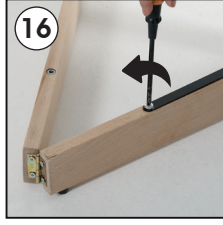

Installation Instructions

(1011809H000)

WOOD PORTABLE EASEL

- 2 x Portable Easel base 380 mm
- 2 x Portable Easel base 1550 mm
- 1 x Clover-head screws M6x20
- 2 x Mobile Peg
- 1 x Lock plate
- 1 x Bolt M6x12
- 4 x Nuts M6 10x14
- 4 x Puler Screw M6x60