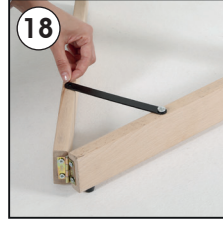

Installation Instructions

(1011809H000)

WOOD PORTABLE EASEL

- 2 x Portable Easel base 380 mm
- 2 x Portable Easel base 1550 mm
- 1 x Clover-head screws M6x20
- 2 x Mobile Peg
- 1 x Lock plate
- 1 x Bolt M6x12
- 4 x Nuts M6 10x14
- 4 x Puler Screw M6x60