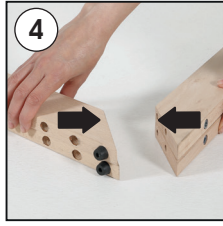

Installation Instructions

(1011809H000)

WOOD PORTABLE EASEL

- 2 x Portable Easel base 380 mm
- 2 x Portable Easel base 1550 mm
- 1 x Clover-head screws M6x20
- 2 x Mobile Peg
- 1 x Lock plate
- 1 x Bolt M6x12
- 4 x Nuts M6 10x14
- 4 x Puler Screw M6x60