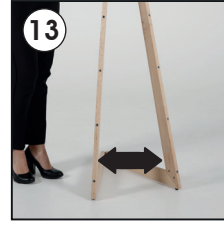

Installation Instructions

(1011809H000)

WOOD PORTABLE EASEL

- 2 x Portable Easel base 380 mm
- 2 x Portable Easel base 1550 mm
- 1 x Clover-head screws M6x20
- 2 x Mobile Peg
- 1 x Lock plate
- 1 x Bolt M6x12
- 4 x Nuts M6 10x14
- 4 x Puler Screw M6x60