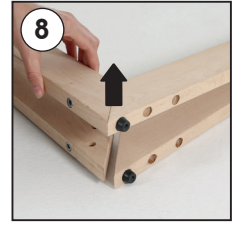

Installation Instructions

(1011809H000)

WOOD PORTABLE EASEL

- 2 x Portable Easel base 380 mm
- 2 x Portable Easel base 1550 mm
- 1 x Clover-head screws M6x20
- 2 x Mobile Peg
- 1 x Lock plate
- 1 x Bolt M6x12
- 4 x Nuts M6 10x14
- 4 x Puler Screw M6x60