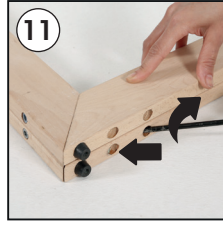

Installation Instructions

(1011809H000)

WOOD PORTABLE EASEL

- 2 x Portable Easel base 380 mm
- 2 x Portable Easel base 1550 mm
- 1 x Clover-head screws M6x20
- 2 x Mobile Peg
- 1 x Lock plate
- 1 x Bolt M6x12
- 4 x Nuts M6 10x14
- 4 x Puler Screw M6x60