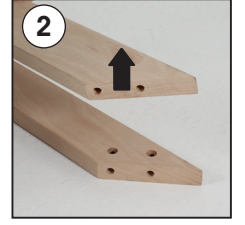

Installation Instructions

(1011809H000)

WOOD PORTABLE EASEL

- 2 x Portable Easel base 380 mm
- 2 x Portable Easel base 1550 mm
- 1 x Clover-head screws M6x20
- 2 x Mobile Peg
- 1 x Lock plate
- 1 x Bolt M6x12
- 4 x Nuts M6 10x14
- 4 x Puler Screw M6x60