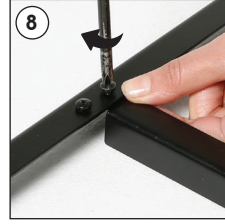

Installation Instructions

(1012105H000)

H FRAME REAL ESTATE SIGN - 2 RIDER

Each product includes

- 1 x Right plate
- 1 x Left plate
- 4 x Connection plate
- 20 x Nut M4x5
- 10 x Wing nut M5

Poster panel excluded