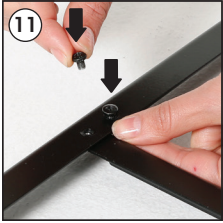

Installation Instructions

(1012105H000)

H FRAME REAL ESTATE SIGN - 2 RIDER

Each product includes

- 1 x Right plate
- 1 x Left plate
- 4 x Connection plate
- 20 x Nut M4x5
- 10 x Wing nut M5

Poster panel excluded