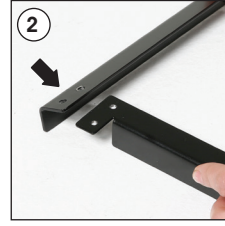

Installation Instructions

(1012105H000)

H FRAME REAL ESTATE SIGN - 2 RIDER

Each product includes

- 1 x Right plate
- 1 x Left plate
- 4 x Connection plate
- 20 x Nut M4x5
- 10 x Wing nut M5

Poster panel excluded