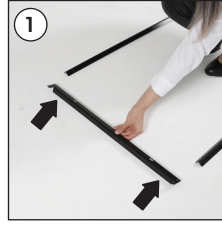

Installation Instructions

(1012105H000)

H FRAME REAL ESTATE SIGN - 2 RIDER

Each product includes

- 1 x Right plate
- 1 x Left plate
- 4 x Connection plate
- 20 x Nut M4x5
- 10 x Wing nut M5

Poster panel excluded