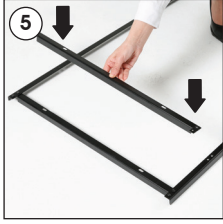

Installation Instructions

(1012105H000)

H FRAME REAL ESTATE SIGN - 2 RIDER

Each product includes

- 1 x Right plate
- 1 x Left plate
- 4 x Connection plate
- 20 x Nut M4x5
- 10 x Wing nut M5

Poster panel excluded