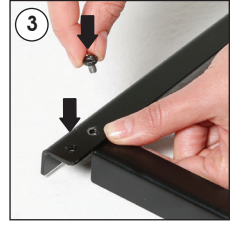

Installation Instructions

(1012105H000)

H FRAME REAL ESTATE SIGN - 2 RIDER

Each product includes

- 1 x Right plate
- 1 x Left plate
- 4 x Connection plate
- 20 x Nut M4x5
- 10 x Wing nut M5

Poster panel excluded