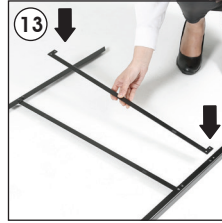

Installation Instructions

(1012105H000)

H FRAME REAL ESTATE SIGN - 2 RIDER

Each product includes

- 1 x Right plate
- 1 x Left plate
- 4 x Connection plate
- 20 x Nut M4x5
- 10 x Wing nut M5

Poster panel excluded