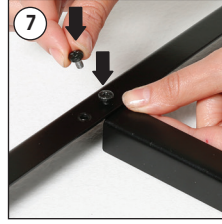

Installation Instructions

(1012105H000)

H FRAME REAL ESTATE SIGN - 2 RIDER

Each product includes

- 1 x Right plate
- 1 x Left plate
- 4 x Connection plate
- 20 x Nut M4x5
- 10 x Wing nut M5

Poster panel excluded