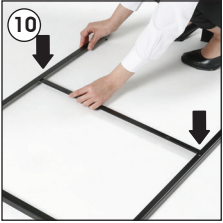

Installation Instructions

(1012105H000)

H FRAME REAL ESTATE SIGN - 2 RIDER

Each product includes

- 1 x Right plate
- 1 x Left plate
- 4 x Connection plate
- 20 x Nut M4x5
- 10 x Wing nut M5

Poster panel excluded